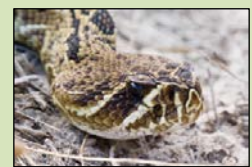

Eastern Diamondback Rattlesnake: *Crotalus adamanteus*

What do I look like?

- Diamond pattern along the back
- Dark stripe through eye with light border
- Large tail rattle

Where do I live?

- Open canopy pine forests and sandhills
- Coastal Islands with secondary dunes
- In burrows and stump holes in dry, sandy soil

What do I eat?

- Small rodents
- Rabbits
- Squirrels

Look-a-like

Pygmy Rattlesnake

- Vertical pupils
- Pit between eye and nostril
- Small tail rattle

Eastern Diamondback Fun Facts

I am the largest rattlesnake in the world

My rattle gets longer each time I shed my skin