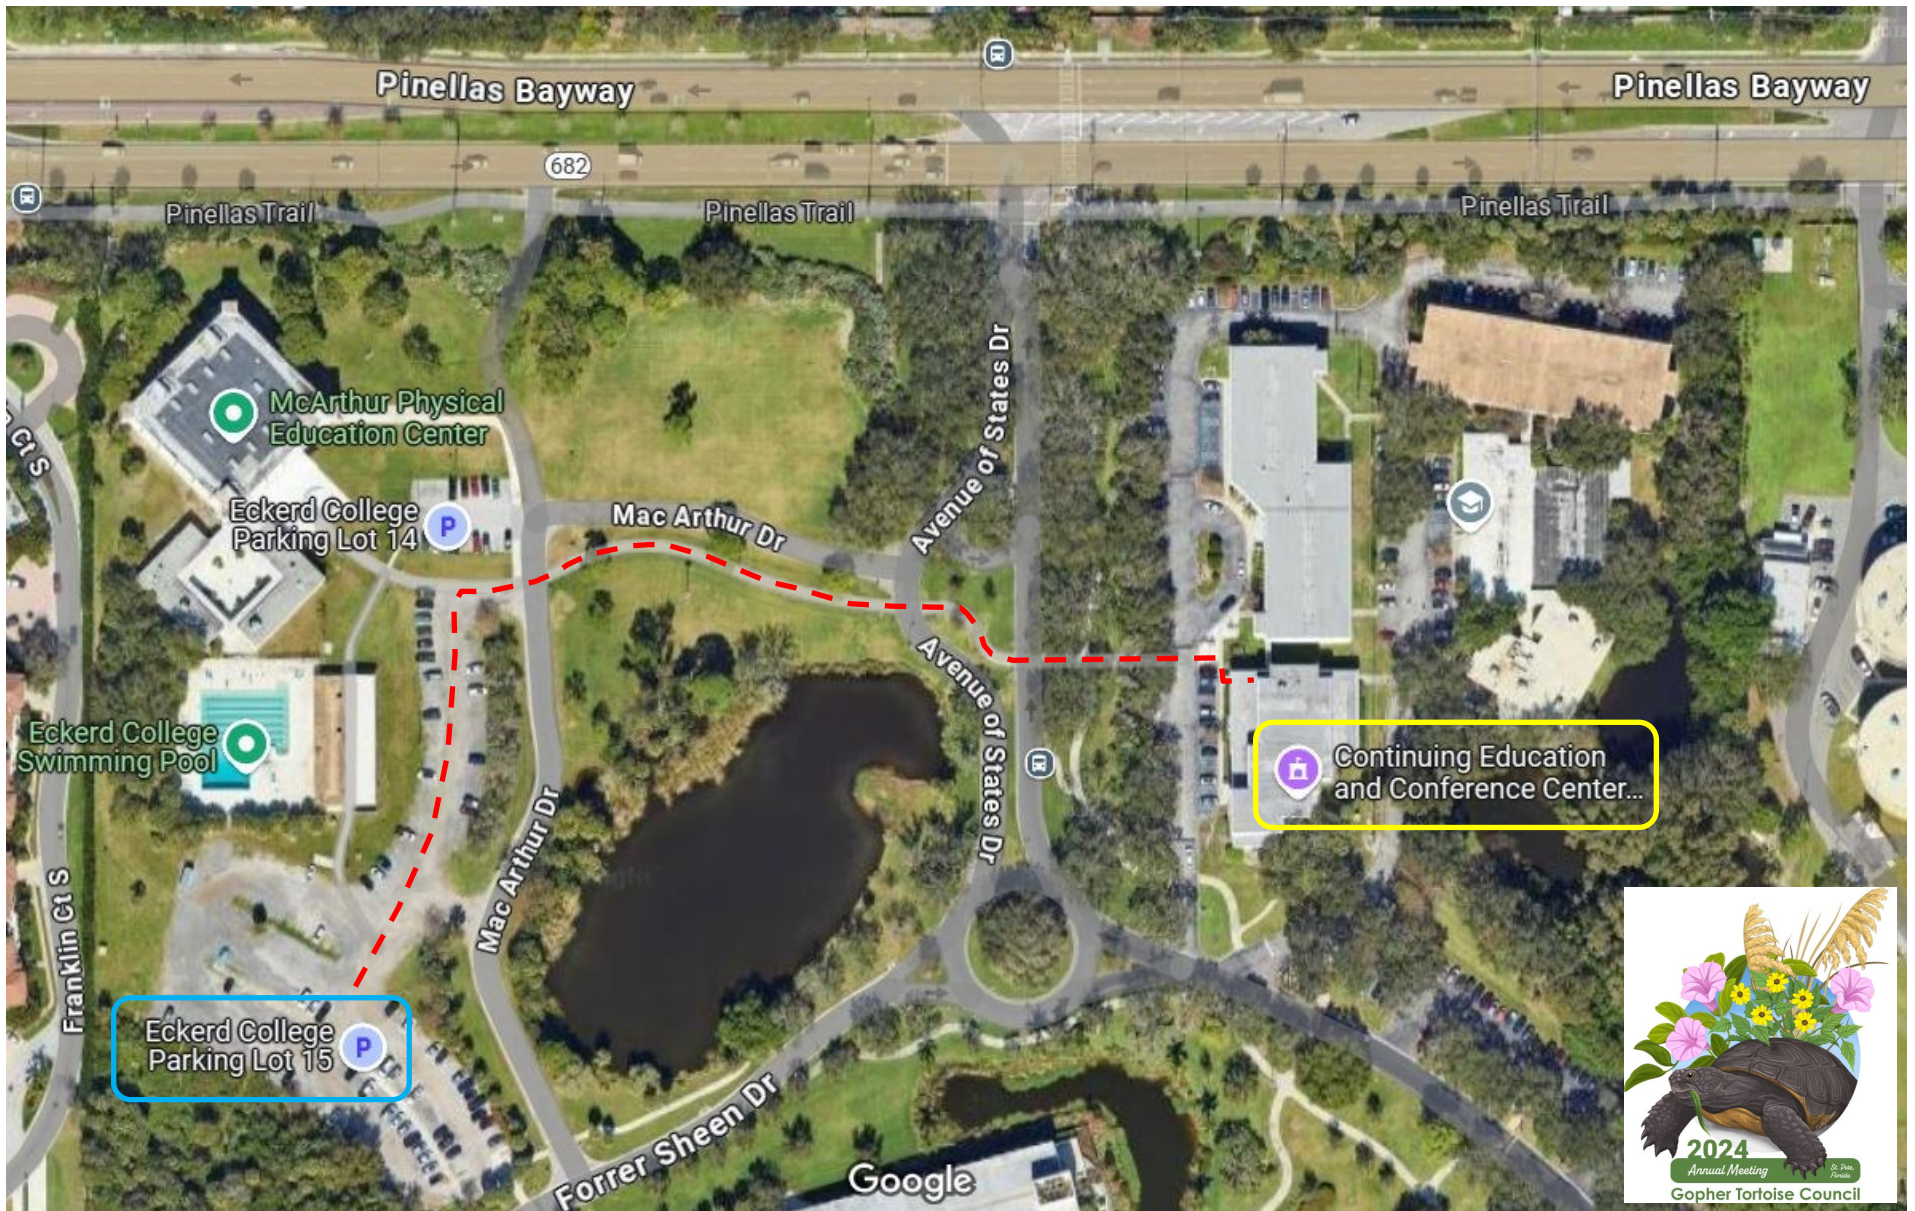

Eckerd College Parking Map for GTC Annual Meeting

Parking available in Lot 15 (blue rectangle) - [Google Maps Link](#)

Handicap accessible parking available at the Continuing Education and Conference Center if needed (yellow rectangle) - [Google Maps Link](#)

Follow the dashed red line from the parking area to the meeting center (Building B of the Conference Center).